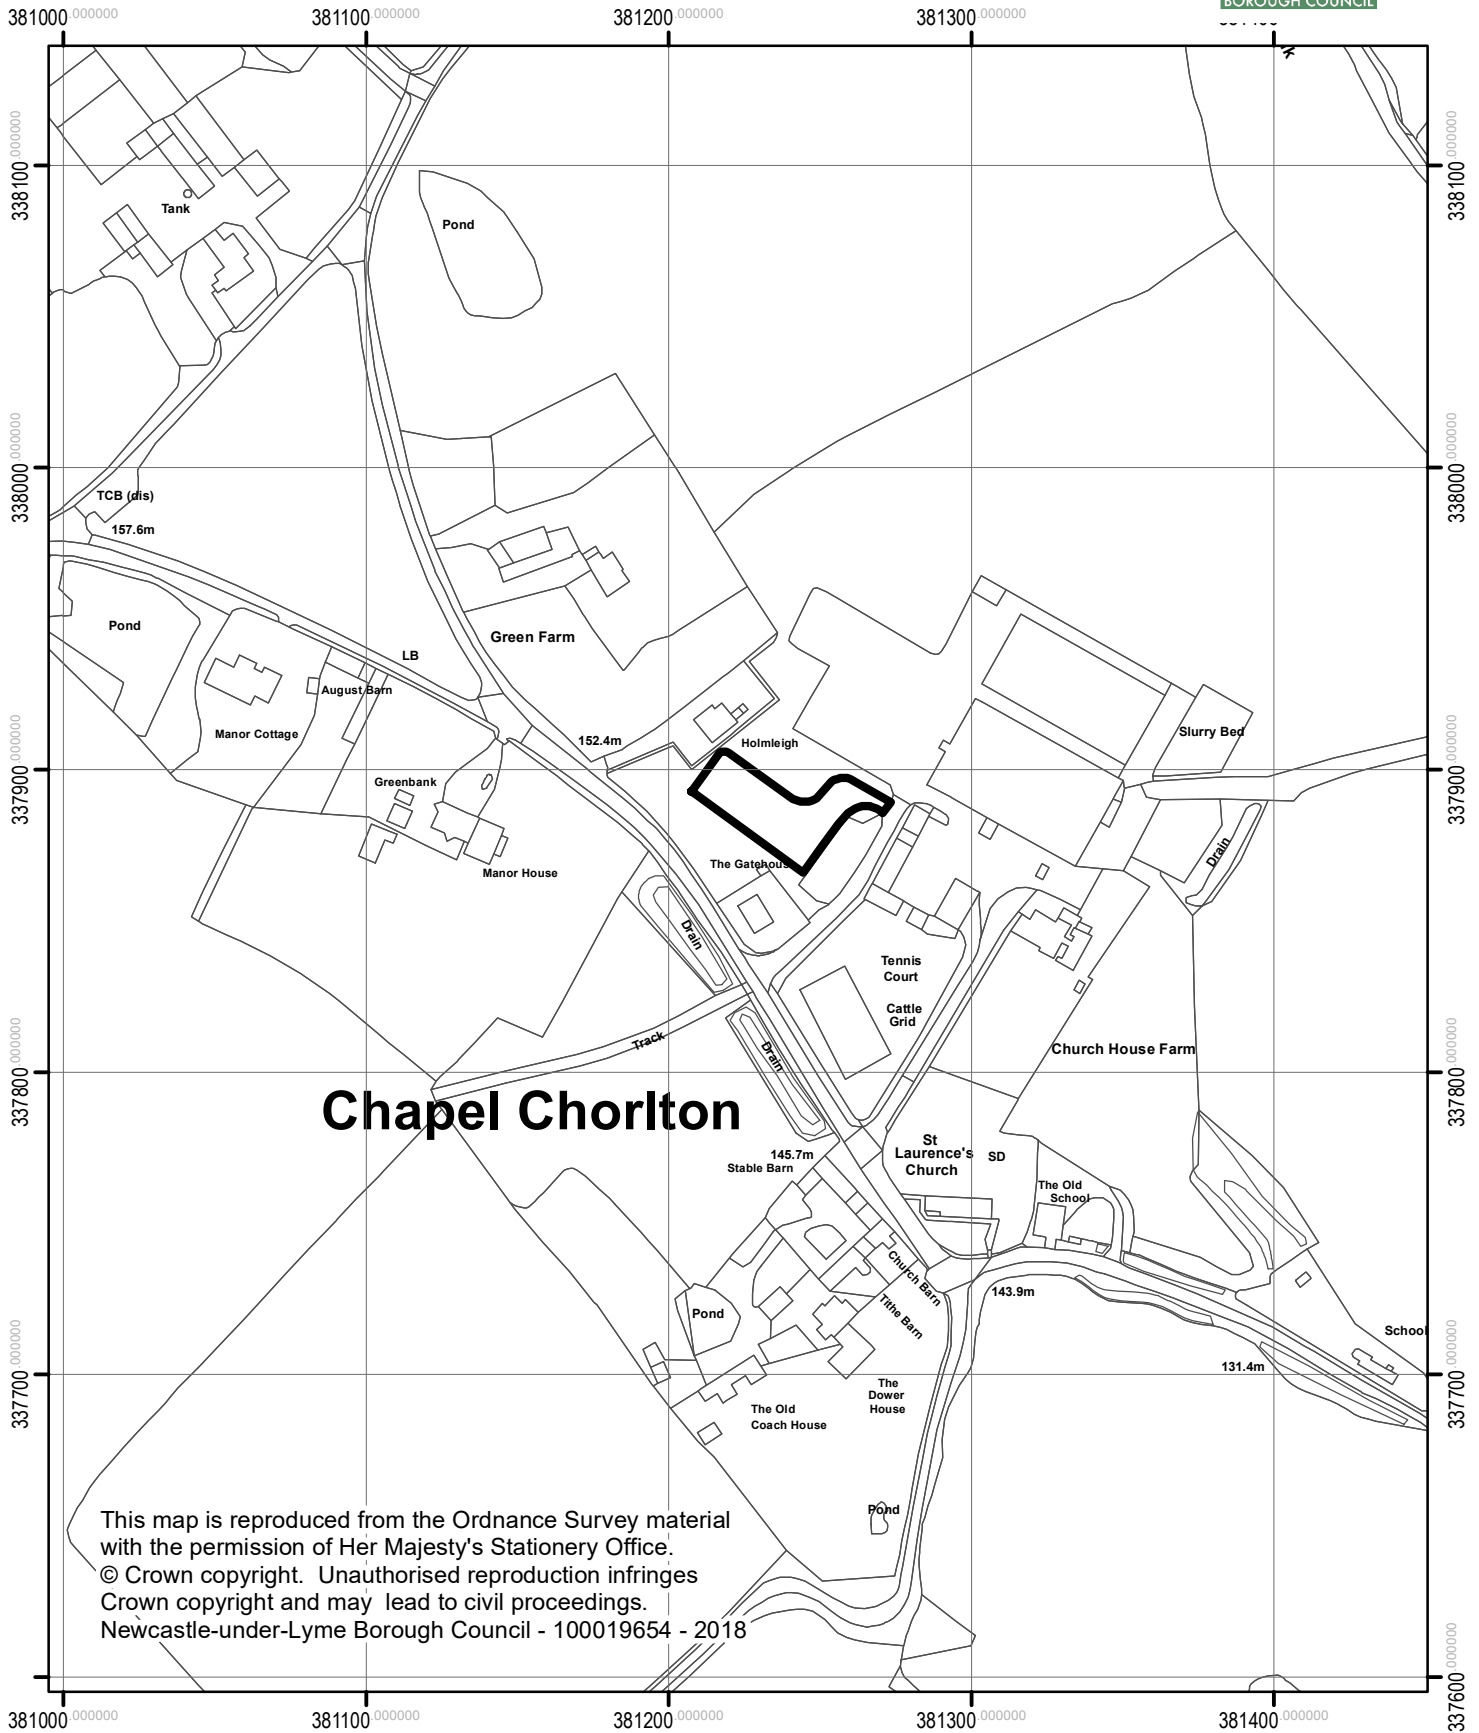

Church House Farm, Haddon Lane,
Chapel Chorlton

This map is reproduced from the Ordnance Survey material with the permission of Her Majesty's Stationery Office.
© Crown copyright. Unauthorised reproduction infringes Crown copyright and may lead to civil proceedings.
Newcastle-under-Lyme Borough Council - 100019654 - 2018